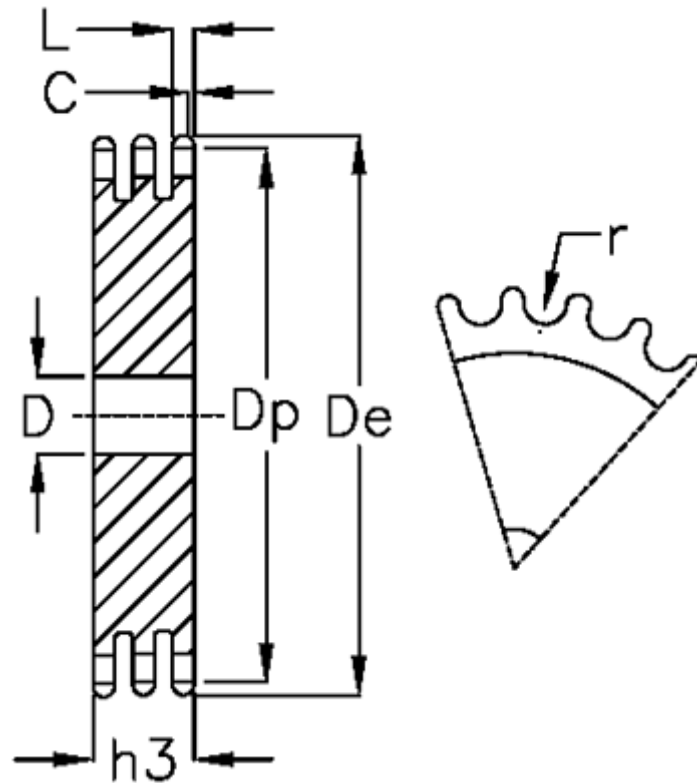

Article number: 616023007114

Description: Plate wheel 12 B-3 Z=114 triplex

## Measures

C	= 2
D	= 30
De	= 700.6
Dp	= 691.36
For chain size	= 3/4 x 7/16
For chain type	= 12 B-3
h3	= 49.8
L	= 10.8

Number of teeth	= 114
r	= 12.07